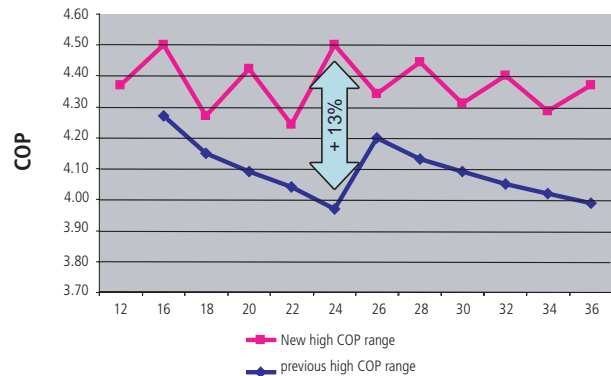

RXYHQ-P9

VRV®III inverter heat pump high COP combination

- Top energy efficiency in Daikin heat pump range, thanks to the redesigned 8HP unit and newly developed 12HP high COP unit
- Wide range of indoor units: 13 different models in a total of 75 variations
- Compact size of outdoor units
- Increased external static pressure: up to 78.4Pa
- 2 steps in night quiet mode: eg. 10HP: 58 dBA, 1st step: 54dBA, 2nd step: 45dBA
- RoHS compliant
- Easy combination with HRV

RXYQ-P9		12	16	18	20	22	24	26	28	30	32	34	36
Modules	RXYQ8P9		2	1	1		3	2	1	1	1		
	RXYQ10P9			1		1		1	2	1		1	
	RXYHQ12P9	1			1	1				1	2	2	3

HEAT PUMP				INVERTER											
Outdoor Units				12	16	18	20	22	24	26	28	30	32	34	36
Capacity range		HP		12	16	18	20	22	24	26	28	30	32	34	36
Capacity	Cooling	kW		33.5	44.8	50.4	56.0	61.5	67.2	72.8	78.4	84.0	89.4	95.0	101.0
	Heating	kW		37.5	50.0	56.5	63.0	69.0	75.0	81.5	88.0	94.5	100.0	107.0	113.0
Power input (nominal)	Cooling	kW		8.6	10.4	12.6	13.8	16.0	15.7	17.8	19.0	21.2	22.4	24.7	25.9
	Heating	kW		8.6	11.1	13.2	14.3	16.3	16.7	18.8	19.8	21.9	22.7	24.9	25.9
EER				3.89	4.29	4.00	4.05	3.84	4.29	4.09	4.12	3.96	3.99	3.85	3.89
COP				4.37	4.50	4.27	4.42	4.24	4.50	4.34	4.44	4.31	4.40	4.79	4.37
Dimensions	(Height x Width x Depth)	mm		1680x1240x765											
Sound Level	Sound Power	Cooling	dBA	80	82	82	83	83	83	83	83	83	85	85	85
	Sound Pressure	Cooling	dBA	60	60	61	62	62	62	62	63	63	64	64	65
Operation Range	Cooling	Min~Max	°CDB	-5.0~43.0											
	Heating	Min~Max	°CWB	-20.0~15.0											
Refrigerant				R-410A											
Power Supply				3N~/400V/50Hz											
Max n° of indoor units to be connected				19	26	29	32	35	39	42	45	48	52	55	58
Piping connections	Liquid (OD)/Gas	mm		12.7 / 28.6	12.7 / 28.6	15.9 / 28.6			15.9 / 34.9			19.1 / 34.9		19.1 / 41.3	
Max total length		m		1000											