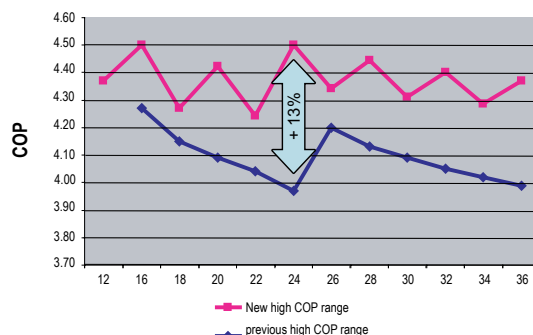

RXYHQ12-36P8

VRV® III Inverter Heat Pump High COP Combination

- Top energy efficiency in Daikin heat pump range, thanks to the redesigned 8HP unit and newly developed 12HP high COP unit
- Wide range of indoor units: 13 different models in a total of 75 variations
- Compact size of outdoor units
- Increased external static pressure: up to 78.4Pa
- 2 steps in night quiet mode: eg. 10HP: 58 dBA, 1st step: 54dBA, 2nd step: 45dBA
- RoHS compliant
- Easy combination with HRV
- Connectable to current Daikin control systems: DS-net, Intelligent Touch Controller, Intelligent Manager, BACnet Gateway, DMS-IF
- Easy installation thanks to automatic refrigerant charging operation, automatic test operation
- Refrigerant containment check function