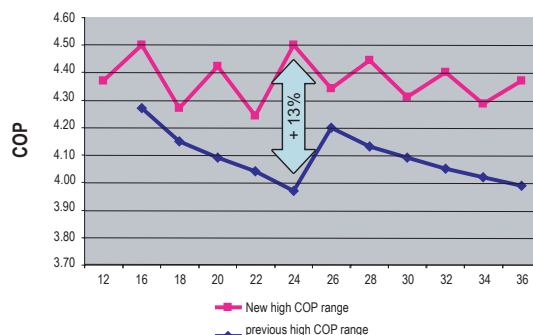

RXYHQ12-36P8

VRV® III Inverter Heat Pump High COP Combination

- Top energy efficiency in Daikin heat pump range, thanks to the redesigned 8HP unit and newly developed 12HP high COP unit
- Wide range of indoor units: 13 different models in a total of 75 variations
- Compact size of outdoor units
- Increased external static pressure: up to 78.4Pa
- 2 steps in night quiet mode: eg. 10HP: 58 dBA, 1st step: 54dBA, 2nd step: 45dBA
- RoHS compliant
- Easy combination with HRV
- Connectable to current Daikin control systems: DS-net, Intelligent Touch Controller, Intelligent Manager, BACnet Gateway, DMS-IF
- Easy installation thanks to automatic refrigerant charging operation, automatic test operation
- Refrigerant containment check function