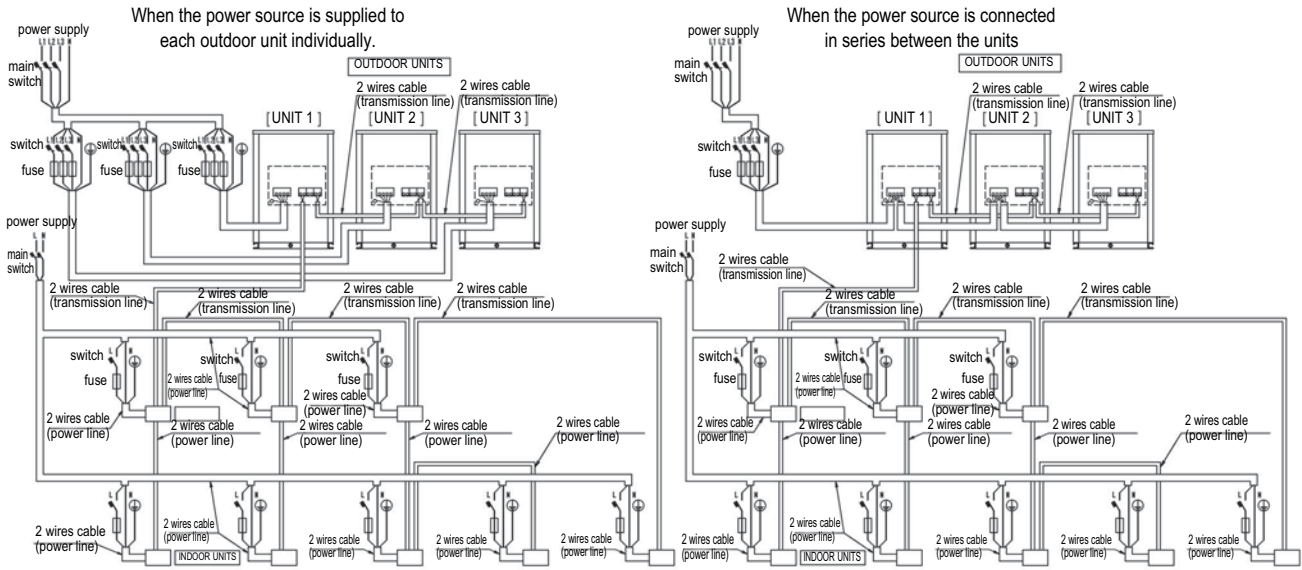

7 Wiring diagram

7 - 2 External connection diagram

1
7

RWEYQ-P-[HEAT RECOVERY]

NOTES

1. 1 All wiring, components and materials to be procured on the site must comply with the applicable local and national codes
2. 2 Use copper conductors only.
3. 3 As for details, see wiring diagram.
4. 4 Install circuit breaker for safety.
5. 5 All field wiring and components must be provided by licensed electrician.
6. 6 Unit shall be grounded in compliance with the applicable local and national codes
7. 7 Wiring shown are general points-of-connection guides only and are not intended for or to include all details for a specific installation.
8. 8 Be sure to install the switch and the fuse to the power line of each equipment.
9. 9 Install the main switch that can interrupt all the power sources in an integrated manner because this system consists of the equipment utilizing the multiple power sources.
10. 10 If there exists the possibility of reversed phase, lose phase, momentary blackout or the power goes on and off while the product is operating, attach a reversed phase protection circuit locally. Running the product in reversed phase may break the compressor and other parts.

3D048823D