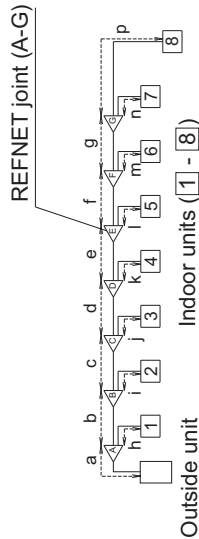

Note 2. Allowable length after the first refrigerant branch kit to indoor units is 40m or less, however it can be extended up to 90m if all the following conditions are satisfied. (In case of "Branch with REFNET joint")

Required Conditions	Example Drawings	Increase the liquid and suction gas pipe size as follows
1. It is necessary to increase the liquid and suction gas pipe size between the first branch kit and the final branch kit. (Reducers must be procured on site) However, the pipes that are same pipe size with main pipe must not be increased.	$\boxed{8}$ $b + c + d + e + f + g + p \leq 90$ m increase the liquid and suction gas pipe size of b, c, d, e, f, g	$\phi 9.5 \rightarrow \phi 12.7$ $\phi 15.9 \rightarrow \phi 19.1$ $\phi 22.2 \rightarrow \phi 25.4^*$ $\phi 34.9 \rightarrow \phi 38.1^*$ $\phi 12.7 \rightarrow \phi 15.9$ $\phi 19.1 \rightarrow \phi 22.2$ $\phi 28.6 \rightarrow \phi 31.8^*$
2. For calculation of Total extension length, the actual length of above pipes must be doubled. (except main pipe and the pipes that are not increased)	$a + b \times 2 + c \times 2 + d \times 2 + e \times 2 + f \times 2 + g \times 2 + h + i + j + k + l + m + n + p \leq 300$ m	
3. Indoor unit to the nearest branch kit ≤ 40 m	$h, i, j, \dots, p \leq 40$ m	
4. The difference between [Outside unit to the farthest indoor unit] and [Outside unit to the nearest indoor unit] ≤ 40 m	The farthest indoor unit $\boxed{8}$ The nearest indoor unit $\boxed{1}$ $(a + b + c + d + e + f + g + p) - (a + h) \leq 40$ m	

*If available on the site, use this size. Otherwise it can not be increased.

This table is about a heat recovery system (3-piping: suction gas, HP/LP gas and liquid pipes).
In a case of heat pump system (2-piping: gas and liquid pipes), select the pipe size from suction gas pipe for gas pipes and from liquid gas pipe for liquid pipes.
And BS unit is not required.

3P153897-8L