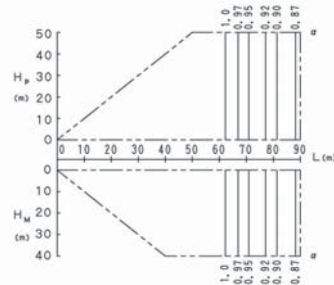

• Correction ratio for heating capacity

3D048283C

NOTES

1. These figures illustrate the rate of change in capacity for a standard indoor unit system at maximum load (with the thermostat set to maximum) under standard conditions. Moreover, under partial load conditions, there is only a minor deviation from the rate of change in capacity shown in the above figures.
2. With this outdoor unit, evaporating pressure constant control when cooling and condensing pressure constant control when heating is carried out.
3. Method of calculating A/C (cooling/heating) capacity:
   The maximum A/C capacity of the system will be either the total A/C capacity of the indoor units obtained from capacity characteristic table or the maximum A/C capacity of the outside units as mentioned below, whichever smaller.

Calculating A/C capacity of outside units

1. Condition: Indoor unit combination ratio does not exceed 100%
     Maximum A/C capacity of outside units = A/C capacity of outside units obtained from capacity characteristic table at the 100% combination x capacity change rate due to piping length to the farthest indoor unit.
   - Condition: Indoor unit combination ratio exceeds 100%
     Maximum A/C capacity of outside units = A/C capacity of outside units obtained from capacity characteristic table at the combination x capacity change rate due to piping length to the farthest indoor unit.
1. When overall equivalent pipe length is 80m or more, the diameter of the main liquid pipes (outside unit-branch sections) must be increased.
     Diameter of above case

Model	liquid pipe
RWEYQ10PY1	ø12.7
RWEYQ20PY1	ø19.1

1. Read cooling/heating capacity rate of change in the above figures based on the following equivalent length.
   Overall equivalent piping length = Equivalent length of main pipe x Correction factor + Equivalent length after branching
   Choose a correction factor from the following table.
   When cooling capacity is calculated: gas pipe size
   When heating capacity is calculated: liquid pipe size.

Rate of change (object piping)	Correction factor	
	Standard size	Size increase
Cooling (gas pipe)	1.0	-
Heating (liquid pipe)	1.0	0.5