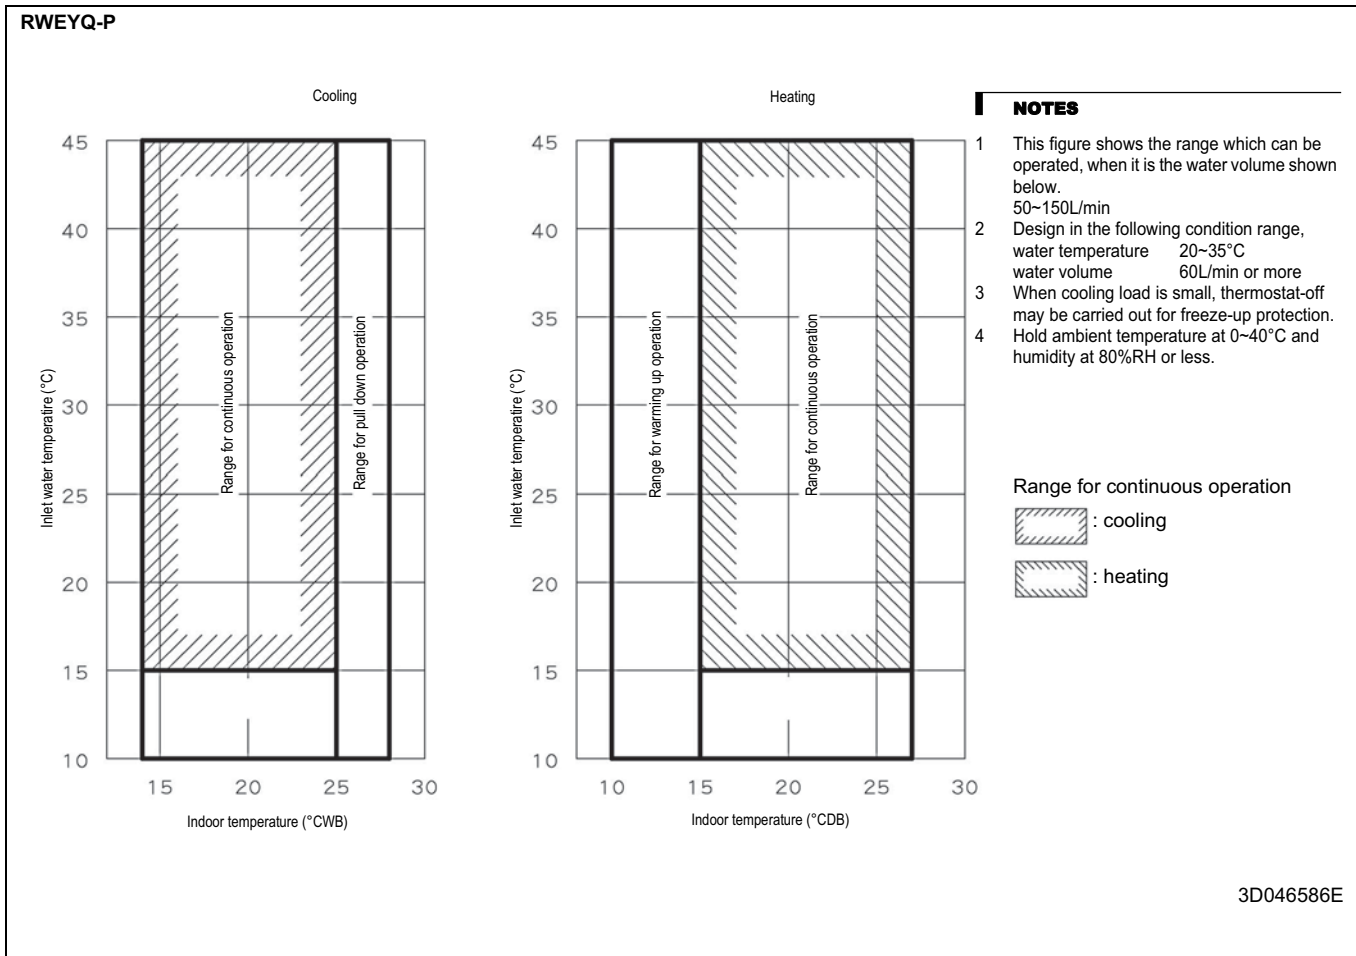

10 Operation range