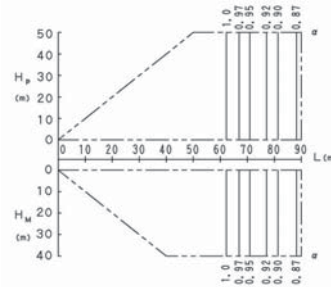

• Correction ratio for heating capacity

3D048284C

NOTES

1 These figures illustrate the rate of change in capacity for a standard indoor unit system at maximum load (with the thermostat set to maximum) under standard conditions. Moreover, under partial load conditions, there is only a minor deviation from the rate of change in capacity shown in the above figures.

2 With this outdoor unit, evaporating pressure constant control when cooling and condensing pressure constant control when heating is carried out.

3 Method of calculating A/C (cooling/heating) capacity:

The maximum A/C capacity of the system will be either the total A/C capacity of the indoor units obtained from capacity characteristic table or the maximum A/C capacity of the outside units as mentioned below, whichever smaller.

Calculating A/C capacity of outside units

• Condition: Indoor unit combination ratio does not exceed 100%

Maximum A/C capacity of outside units = A/C capacity of outside units obtained from capacity characteristic table at the 100% combination x capacity change rate due to piping length to the farthest indoor unit.

• Condition: Indoor unit combination ratio exceeds 100%

Maximum A/C capacity of outside units = A/C capacity of outside units obtained from capacity characteristic table at the combination x capacity change rate due to piping length to the farthest indoor unit.

4 When overall equivalent pipe length is 80m or more, the diameter of the main liquid pipes (outside unit-branch sections) must be increased.
Diameter of above case

Model	liquid pipe
RWEYQ16PY1	ø15.9
RWEYQ18,24PY1	ø19.1
RWEYQ26,28,30PY1	ø22.2

5 Read cooling/heating capacity rate of change in the above figures based on the following equivalent length.

Overall equivalent piping length = Equivalent length of main pipe x Correction factor + Equivalent length after branching

Choose a correction factor from the following table.

When cooling capacity is calculated: gas pipe size

When heating capacity is calculated: liquid pipe size.

Rate of change (object piping)	Correction factor	
	Standard size	Size increase
Cooling (gas pipe)	1.0	-
Heating (liquid pipe)	1.0	0.5