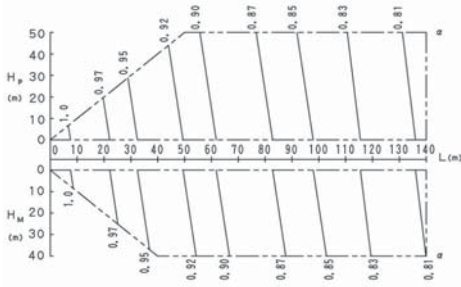

4 Capacity tables

4 - 4 Capacity correction factor

RWEYQ16,18,24,26,28,30P

• Correction ratio for cooling capacity