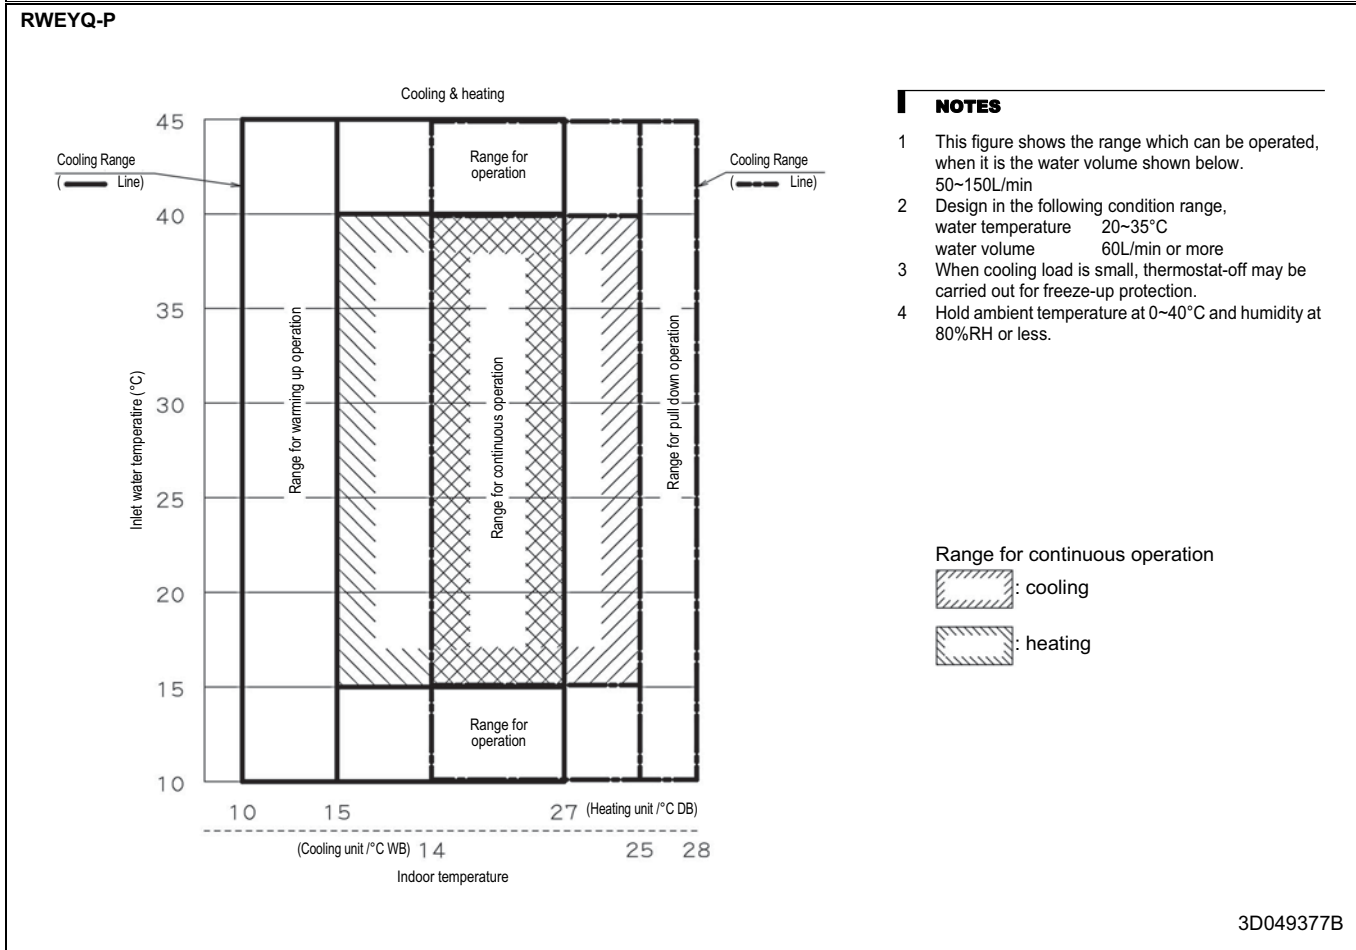

10 Operation range