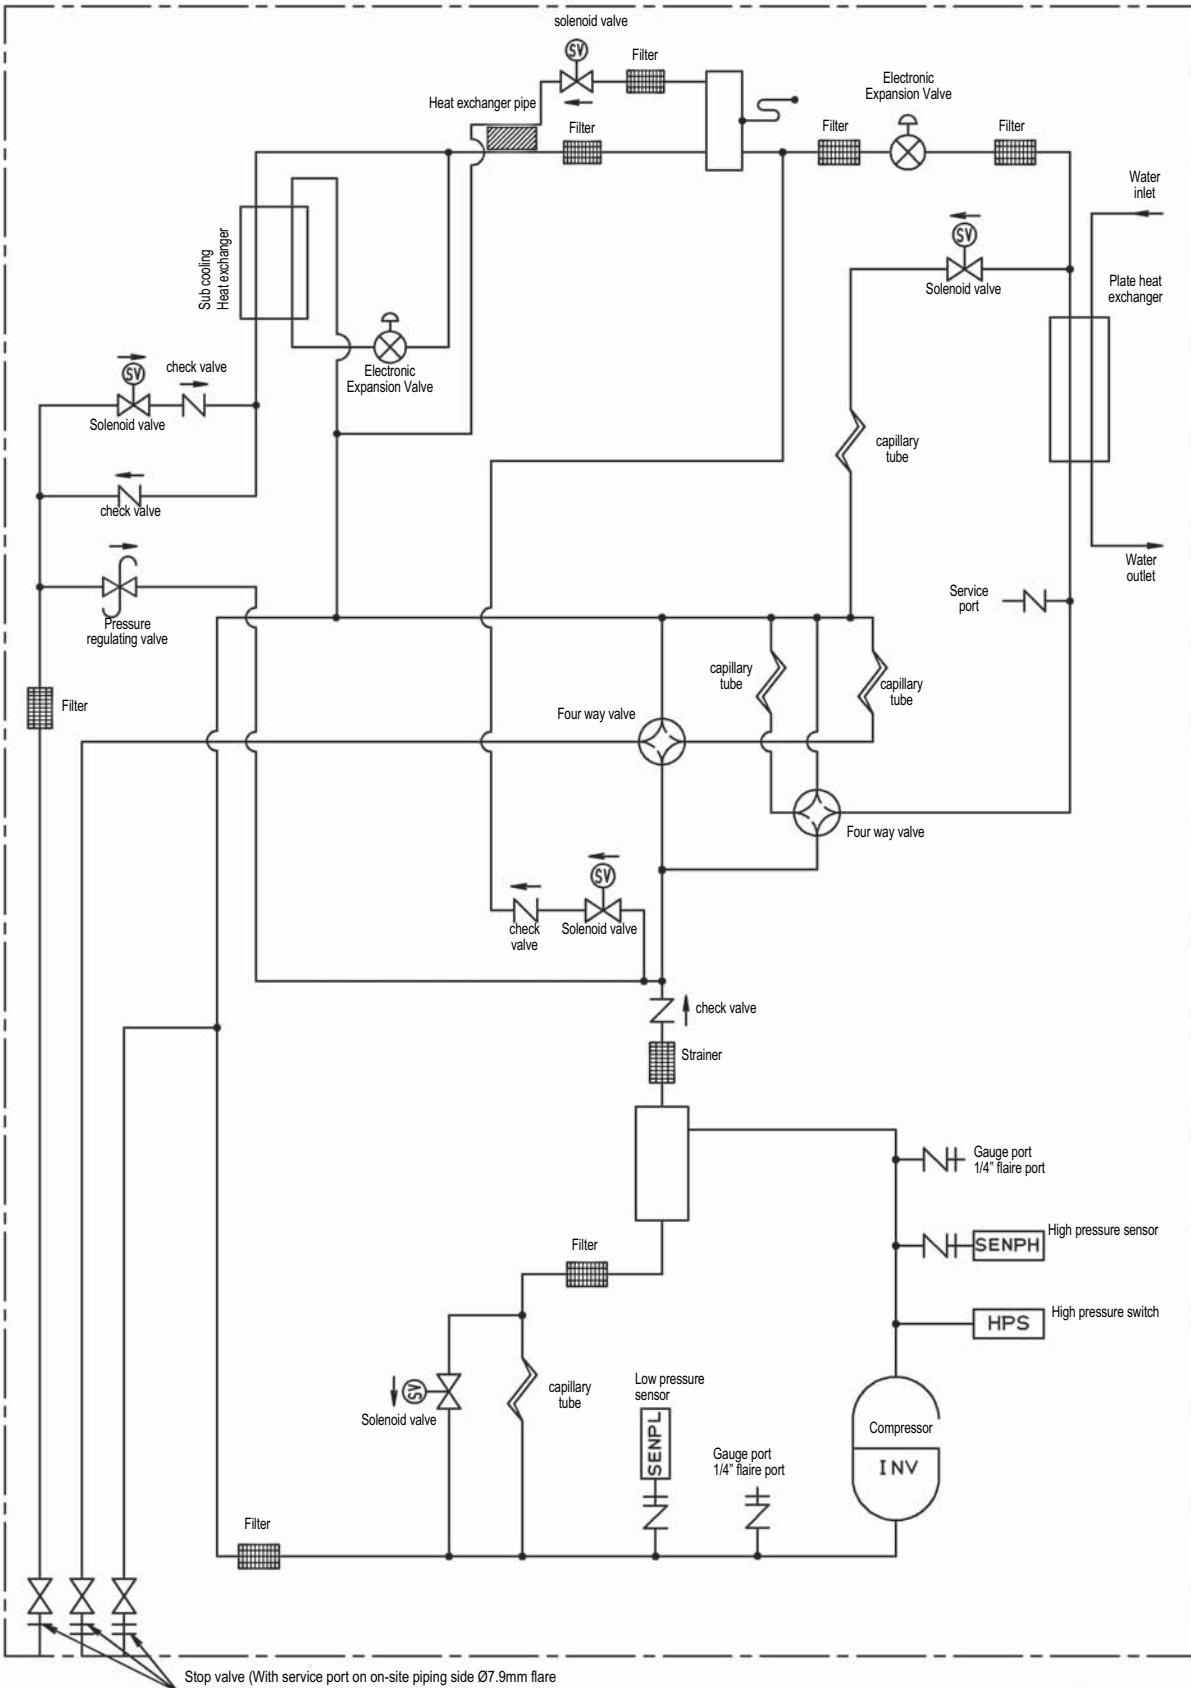

5 - 2 Centre of gravity

6 Piping diagram

1

6

RWEYQ8-10P

Stop valve (With service port on on-site piping side Ø7.9mm flare)

4D048290C

7 Wiring diagram