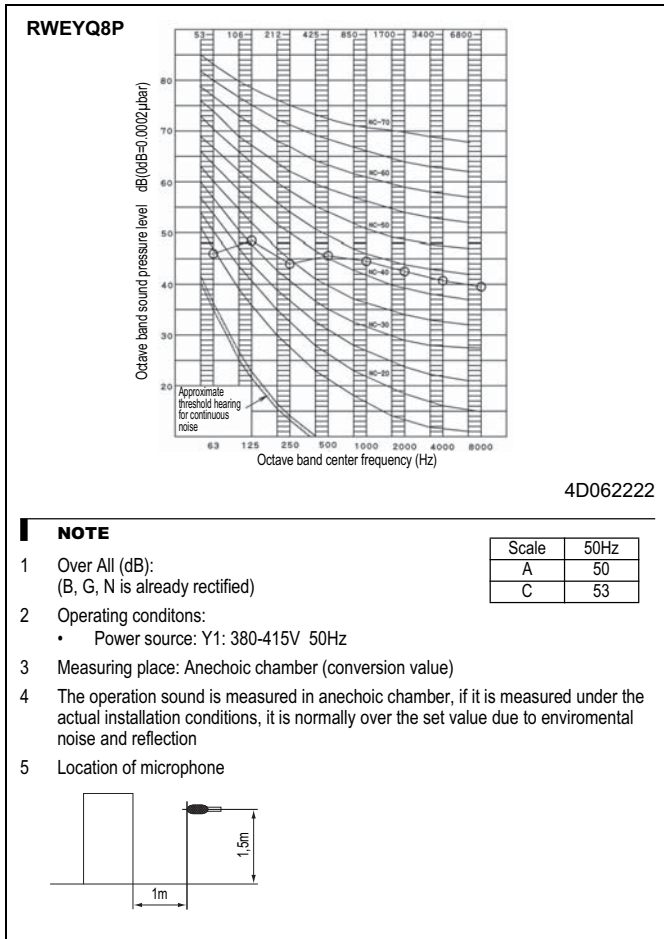

8 Sound data

8 - 1 Sound pressure spectrum