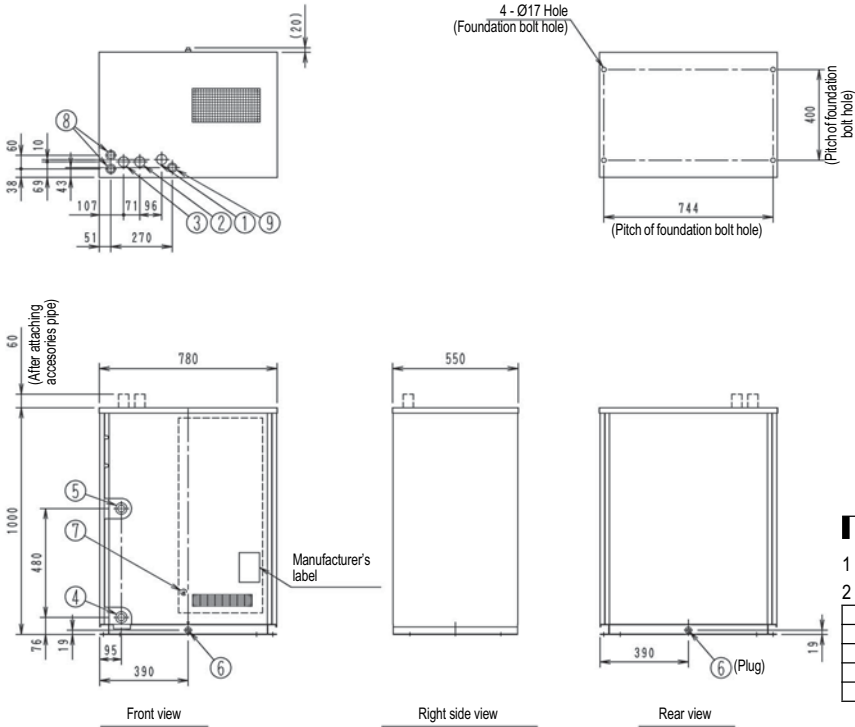

5 Dimensional drawing & centre of gravity

5 - 1 Dimensional drawing

RWEYQ8-10P

Nr	Name	Description
1	Liquid pipe	see note 2
2	Suction gas pipe connection	see note 2
3	HP/LP gas pipe	see note 2
4	Water inlet	PT 1¹/₄B internal thread
5	Water outlet	PT 1¹/₄B internal thread
6	Drain outlet	PS 1¹/₂ B internal thread
7	Earth terminal	M5
8	Power cord through hole	Ø29
9	Wiring through hole	Ø29

NOTE

1. 1 Earth terminal is in the switch box.
2. 2 Piping size is as follows.

Model name	RWEYQ8PY1		RWEYQ10PY1	
Operation system	Heat pump	Heat recovery	Heat pump	Heat recovery
Liquid pipe	Ø9.5	Ø9.5	Ø9.5	Ø9.5
Suction gas pipe	Ø19.1	Ø19.1	Ø22.2	Ø22.2
HP/LP gas pipe	Ø19.1	Ø15.9	Ø22.2	Ø19.1

*connection method Liquid Pipe: flare connection

Suction gas pipe } : brazing connection
HP/LP gas pipe }

*In the case of heat pump system, suction gas pipe is not used

3D062150