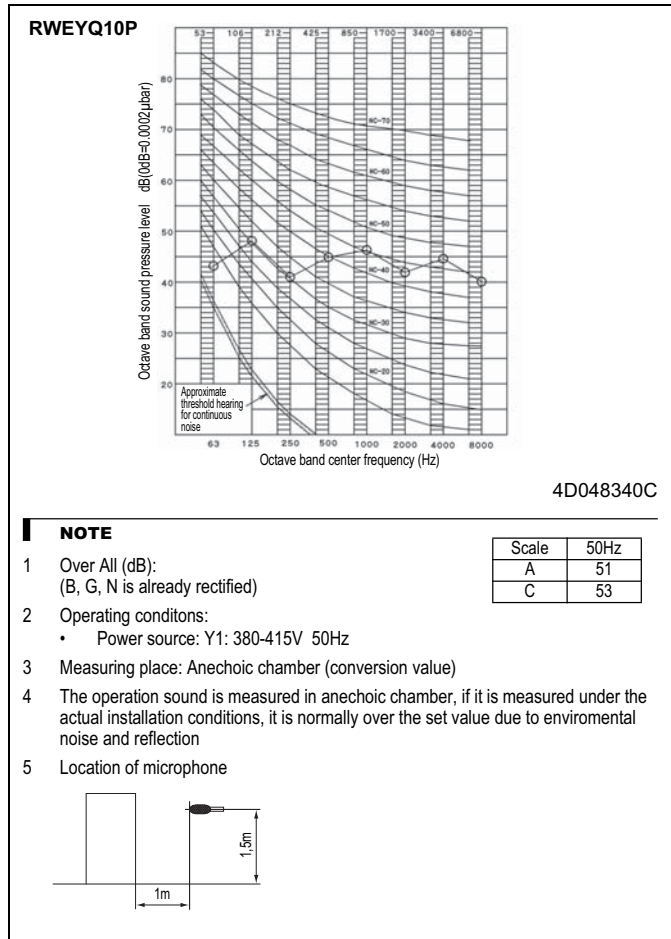

8 Sound data

8 - 1 Sound pressure spectrum