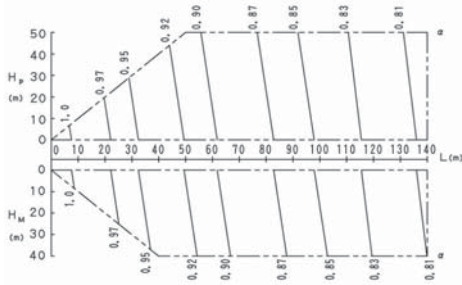

4 Capacity tables

4 - 4 Capacity correction factor

RWEYQ10,20P

• Correction ratio for cooling capacity